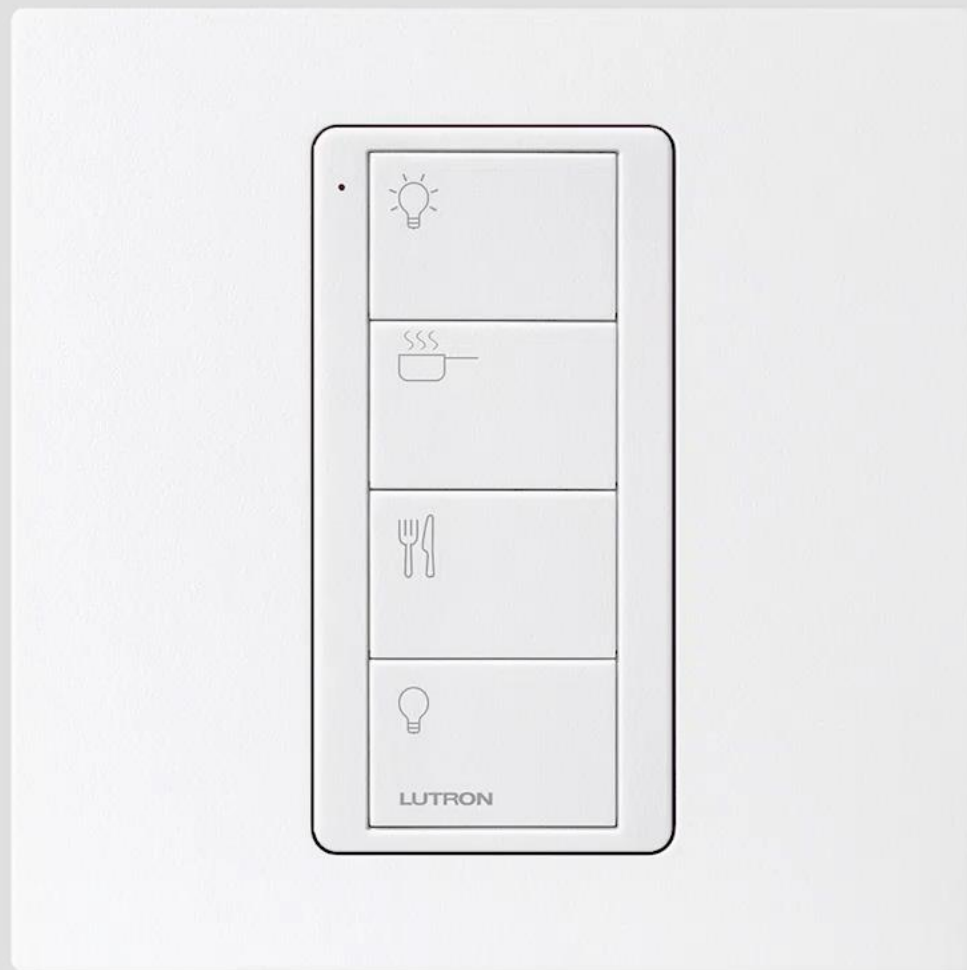

RA2 select
by LUTRON

客餐厅玄关综合灯光改造

RA2 select
by LUTRON

温馨的卧室书房灯光氛围

全宅灯光的定制设计

Integrated into selected famous AV brands
可与众多知名影音平台集成

RA2 select
by LUTRON

Simple

简单

LUTRON
lutron.com

RRK-R25NE-240
Dimmer
Gradateur
Atenuador

Zone | Zona

220 - 240 V~
50 / 60 Hz
1 AX E

5 mm (0,2 in)

8001783a

和一个单列的外边框

RA2 select by LUTRON

RA2 select 和 sonos 配合使用

Download on the
App Store

GET IT ON
Google Play

RA2 select by LUTRON

A dimly lit interior scene where two women are standing near a doorway. The woman on the left is wearing a dark short-sleeved shirt and light-colored trousers, carrying a green shopping bag. The woman on the right is wearing a light-colored jacket and dark pants, carrying a large green shopping bag filled with books. The room is dark, with light coming from the doorway and some ambient lighting. The text is overlaid on the right side of the image.

当购物回家 无线家

帮您自动开启温馨的灯光

简单的一键离家场景

不必为忘记关灯而烦恼

灵活便捷的遥控

无需再为下床关灯而烦恼

A man and a woman are lying in bed in a dimly lit bedroom at night. The man is on the left, wearing a blue t-shirt, and the woman is on the right, wearing a light-colored top. They are both looking towards the right. The woman is holding a small, light-colored remote control in her hand. The bed has a tufted headboard and is covered with a white blanket. There are two bedside tables with lamps on either side of the bed. The room is dark, with the only light coming from the lamps and a window on the left.