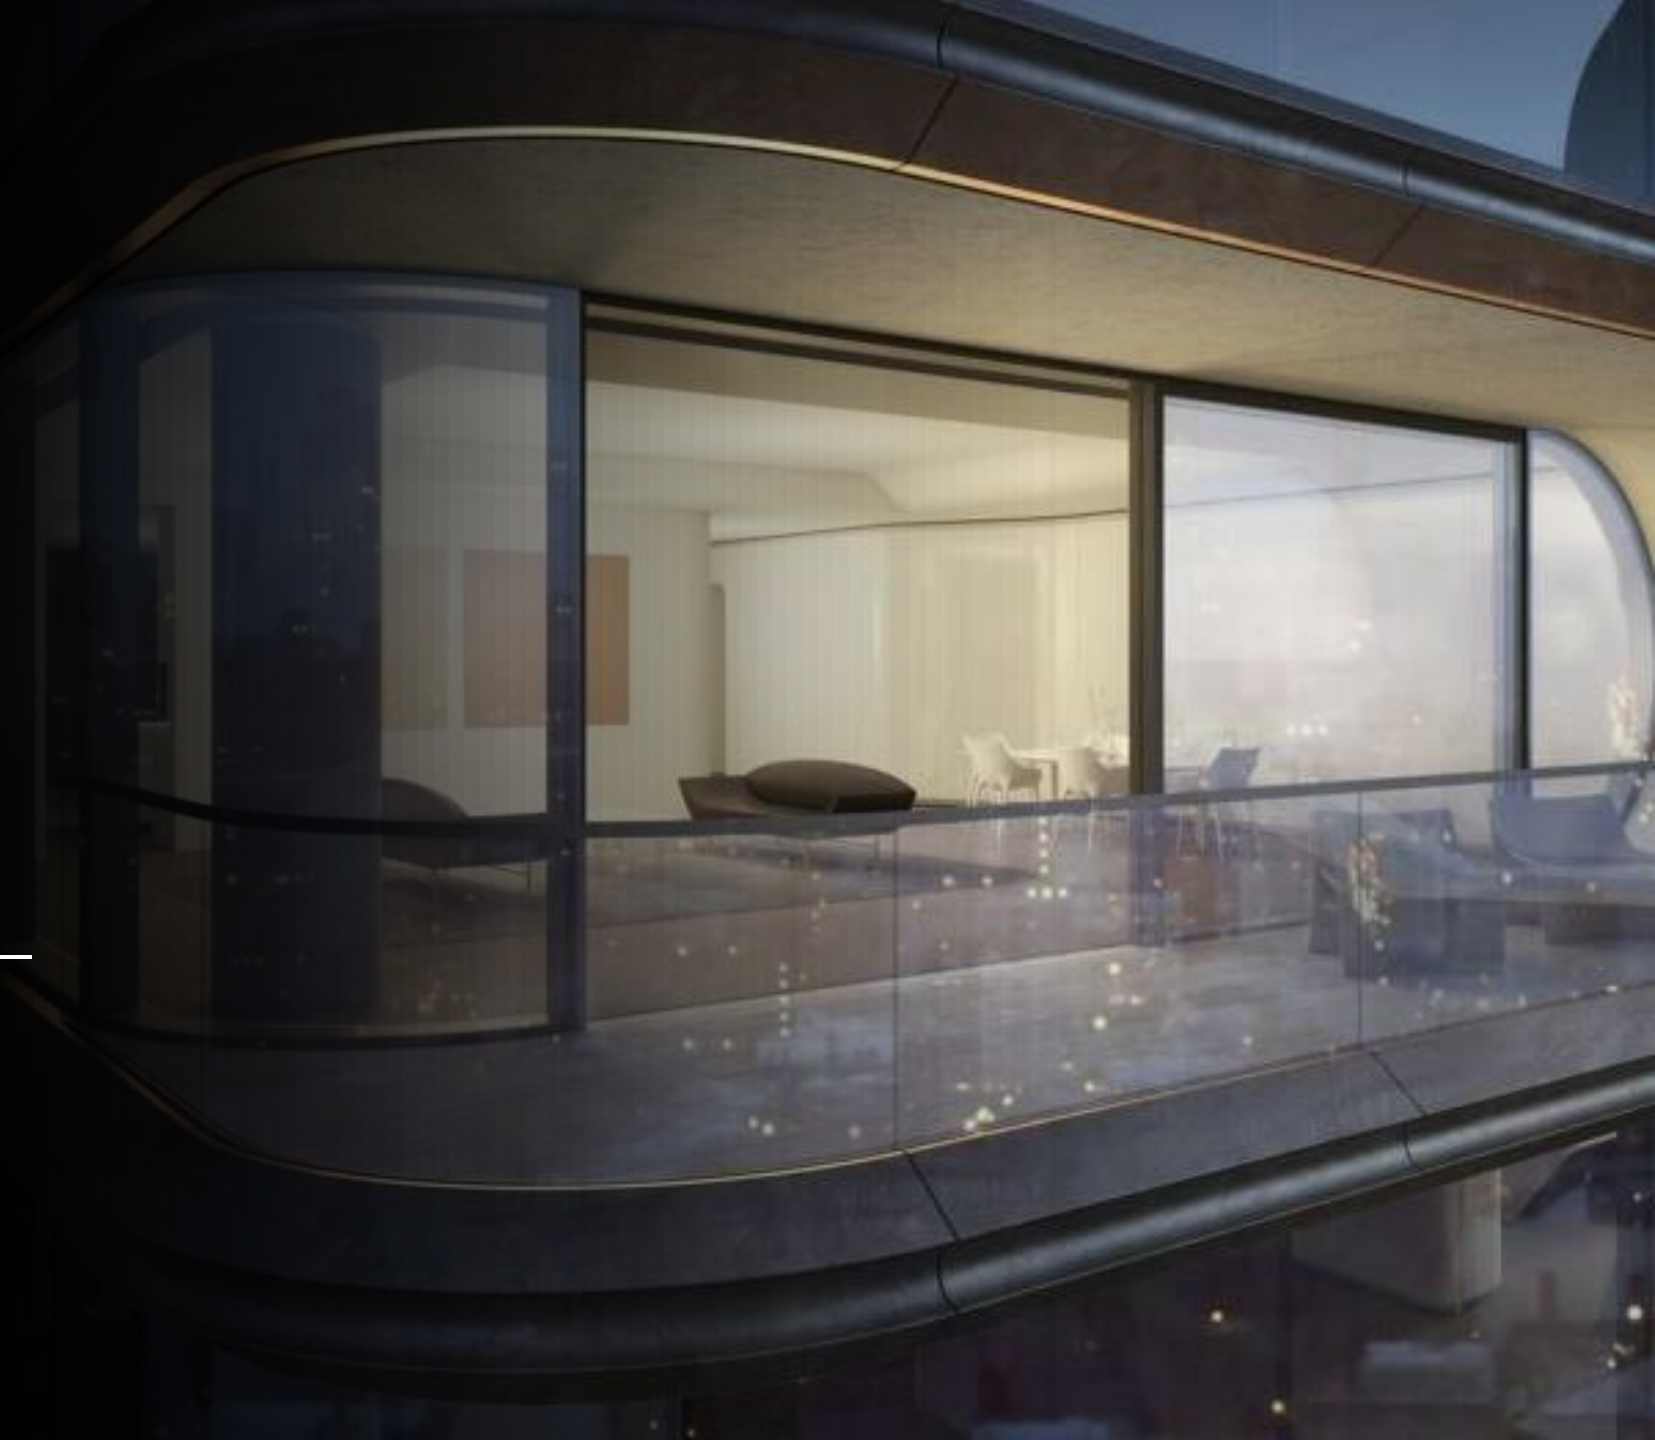

**520 W 28th,
NEW YORK
520 W 28th
纽约豪华公寓**