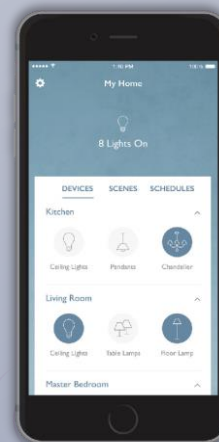

RA2 select
by LUTRON

客餐厅玄关综合灯光改造

RA2 select
by LUTRON

温馨的卧室书房灯光氛围

全宅灯光的定制设计

Integrated into selected famous AV brands
可与众多知名影音平台集成

RA2 select
by LUTRON

Simple

RA2 select by LUTRON

RA2 select 和 sonos 配合使用

Download on the
App Store

GET IT ON
Google Play

RA2 select by LUTRON

A dimly lit interior scene where two women are standing near a doorway. The woman on the left is wearing a dark short-sleeved shirt and light-colored trousers, carrying a green shopping bag. The woman on the right is wearing a light-colored jacket and dark pants, carrying a large green shopping bag filled with books. The room is dark, with light coming from the doorway and some ambient lighting. The text is overlaid on the right side of the image.