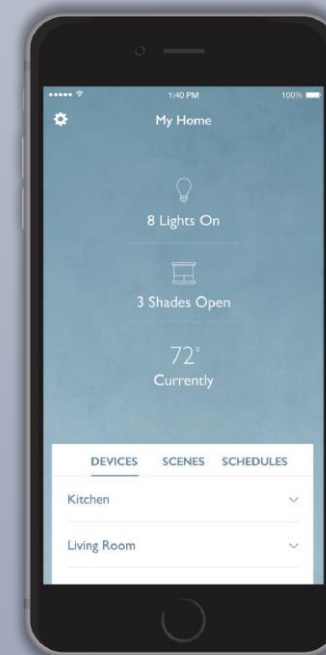

RA2 select by LUTRON

RA2 select 和 sonos 配合使用

Download on the
App Store

GET IT ON
Google Play

RA2 select by LUTRON

A dimly lit interior scene where two women are standing near a doorway. The woman on the left is wearing a dark short-sleeved shirt and light-colored trousers, carrying a green shopping bag. The woman on the right is wearing a light-colored jacket and dark pants, carrying a large green shopping bag filled with books. The room is dark, with light coming from the doorway and some ambient lighting. The text is overlaid on the right side of the image.

当购物回家 无线家

帮您自动开启温馨的灯光

简单的一键离家场景

不必为忘记关灯而烦恼

灵活便捷的遥控

无需再为下床关灯而烦恼

A man and a woman are lying in bed in a dimly lit bedroom at night. The man is on the left, wearing a blue t-shirt, and the woman is on the right, wearing a light-colored top. They are both looking towards the right. The woman is holding a small, light-colored remote control in her hand. The bed has a tufted headboard and is covered with a white blanket. There are two bedside tables with lamps on either side of the bed. The room is dark, with the only light coming from the lamps and a window on the left.