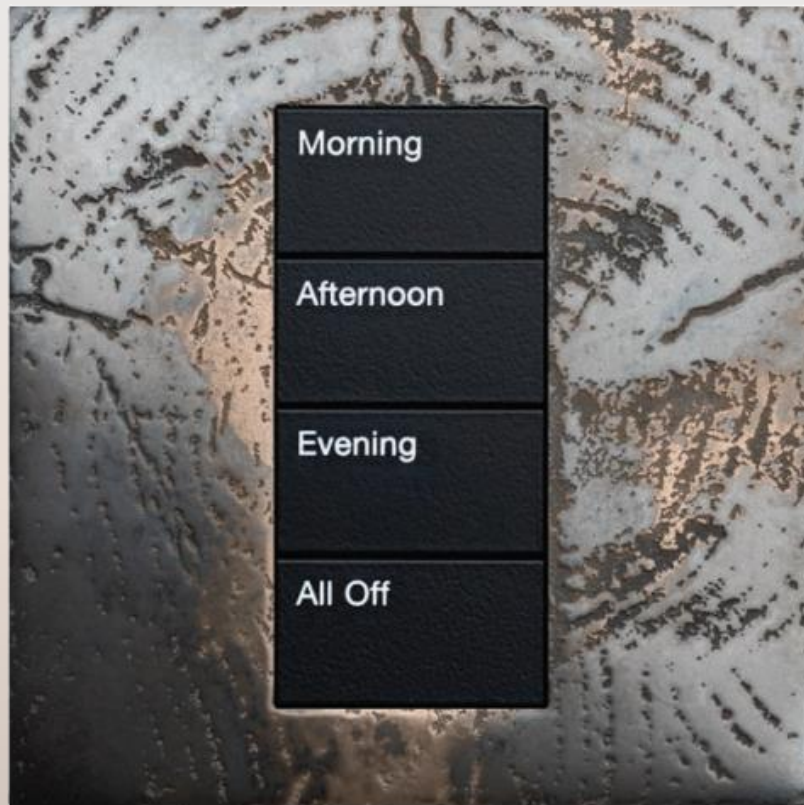

PALLADIOM BESPOKE METALS

2020