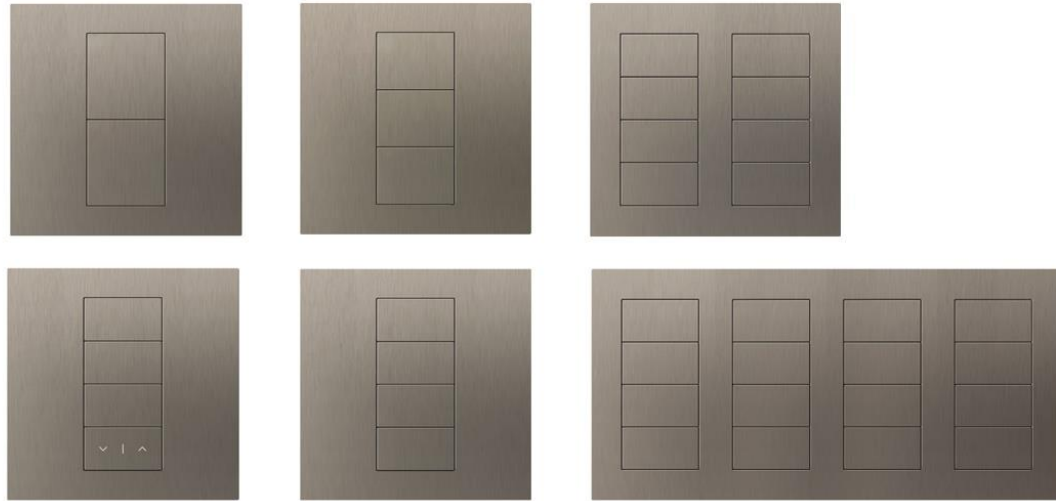

Relax

Entertain

Keypads

Thermostat

Architectural Matte finishes

White | **WH**

Beige | **BE**

Ivory | **IV**