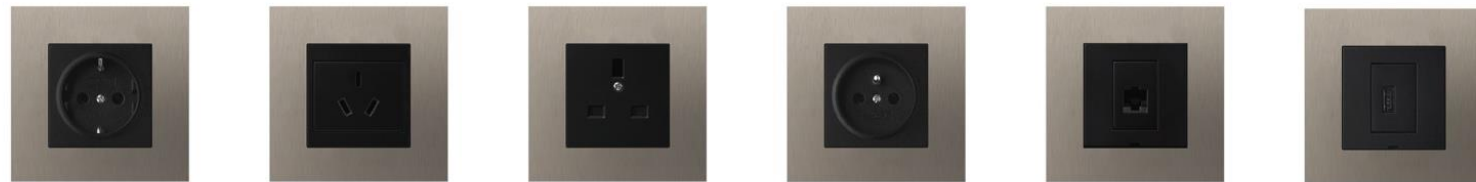

Satin Brass | **SB**

Bright Brass | **BB**

Bright Chrome | **BC**

Bright Nickel | **BN**

Satin Chrome | **SC**

Satin Nickel | **SN**

Accessories

16A Schuko Receptacle