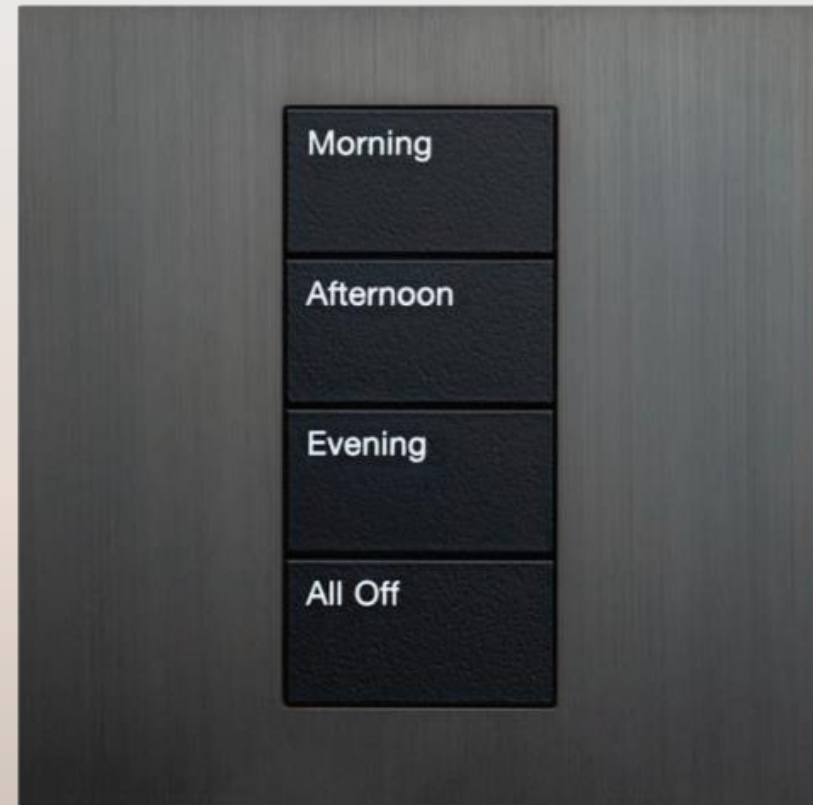

PALLADIOM BESPOKE METALS

2020