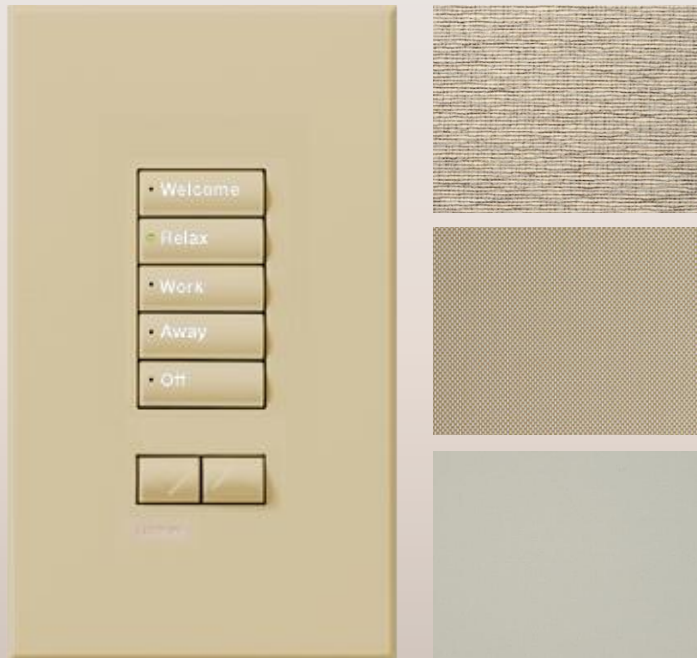

NATURAL SIMPLICITY FOR MINIMALIST AESTHETICS

See Touch, Atelier Collection