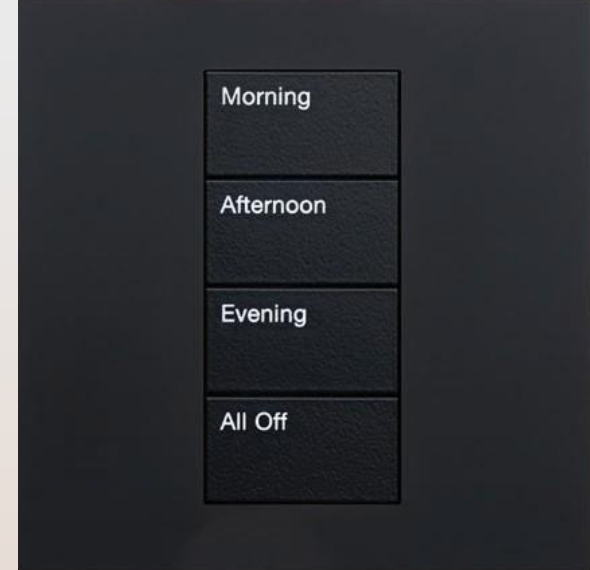

PALLADIOM

BESPOKE METALS

Inspired by old world craft and instilled with modern technology, Palladiom controls harness the power of light to curate the perfect scene with a single button press.

Now, you can marry these controls with a classically designed, solid brass, unfinished metal faceplate.

Heavy and crisp, with perfect edges and corners.

Pair that beautifully crafted faceplate with a finish from Focus-SB, for a distinctive, tailor made solution for your most discerning customers.

Choose from 20 standard as well as hundreds of custom finishes. Easily coordinate with or complement other hardware, fixtures, or accents in a home, ensuring design continuity.

And do it all without sacrificing the Lutron quality and intelligence you'll find in a Palladiom keypad.

Hallmarks of that quality and intelligence include **backlit engraving and dynamic backlighting**. Backlit engraving, which can be customised, provides a visual guide in a dark room. Dynamic backlighting brightens to indicate an active scene and automatically adjusts to ambient light levels in the space.