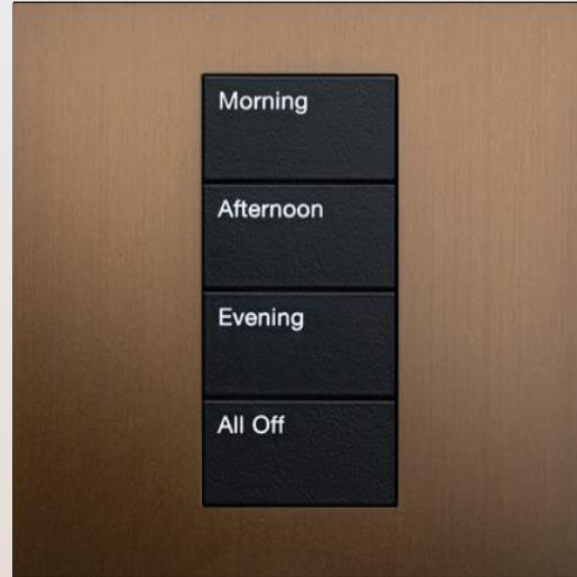

PALLADIOM

BESPOKE METALS

Inspired by old world craft and instilled with modern technology, Palladiom controls harness the power of light to curate the perfect scene with a single button press.

Now, you can marry these controls with a classically designed, solid brass, unfinished metal faceplate.

Heavy and crisp, with perfect edges and corners.

Pair that beautifully crafted faceplate with a finish from Focus-SB, for a distinctive, tailor made solution for your most discerning customers.

Choose from 20 standard as well as hundreds of custom finishes. Easily coordinate with or complement other hardware, fixtures, or accents in a home, ensuring design continuity.

And do it all without sacrificing the Lutron quality and intelligence you'll find in a Palladiom keypad.

Hallmarks of that quality and intelligence include **backlit engraving and dynamic backlighting**. Backlit engraving, which can be customised, provides a visual guide in a dark room. Dynamic backlighting brightens to indicate an active scene and automatically adjusts to ambient light levels in the space.