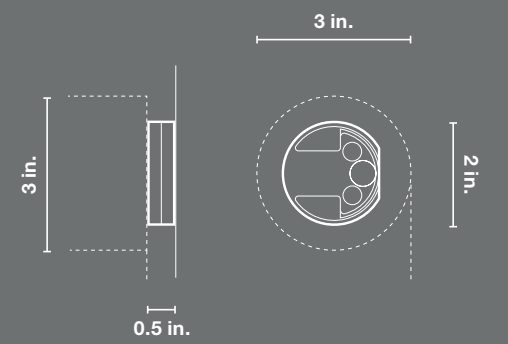

**SHADE SIZE**

- Width: 20" to 144"
- Height: 12" to 144"

**POWER**

- 35V DC low-voltage

**BOTTOM RAIL**  
Extruded aluminum with machined end caps

PURE WHITE

BLACK ANODIZED

CLEAR ANODIZED

END BRACKET

CENTER BRACKET

JAMB BRACKET