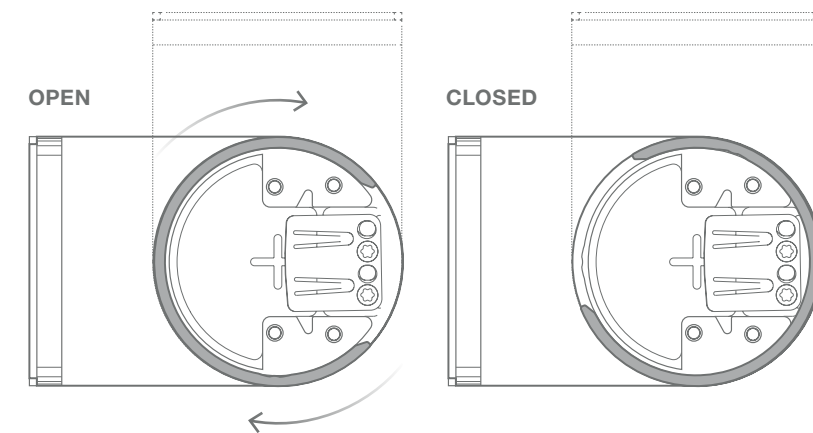

Specification

MATERIAL
Machined aluminum

1. **FEATURES**
2. Unibody structure
   - Integrated wiring
   - Concealed but accessible programming
   - Concealed fasteners
   - Engineered wire management
   - Symmetrical 1/2" light gaps

SHADE SIZE

- Width: 20" to 144"
- Height: 12" to 144"

POWER

- 35V DC low-voltage

BOTTOM RAIL
Extruded aluminum with machined end caps

PURE WHITE

BLACK ANODIZED

CLEAR ANODIZED

SATIN NICKEL

BRASS

SATIN GRAPHITE

OPAL WHITE