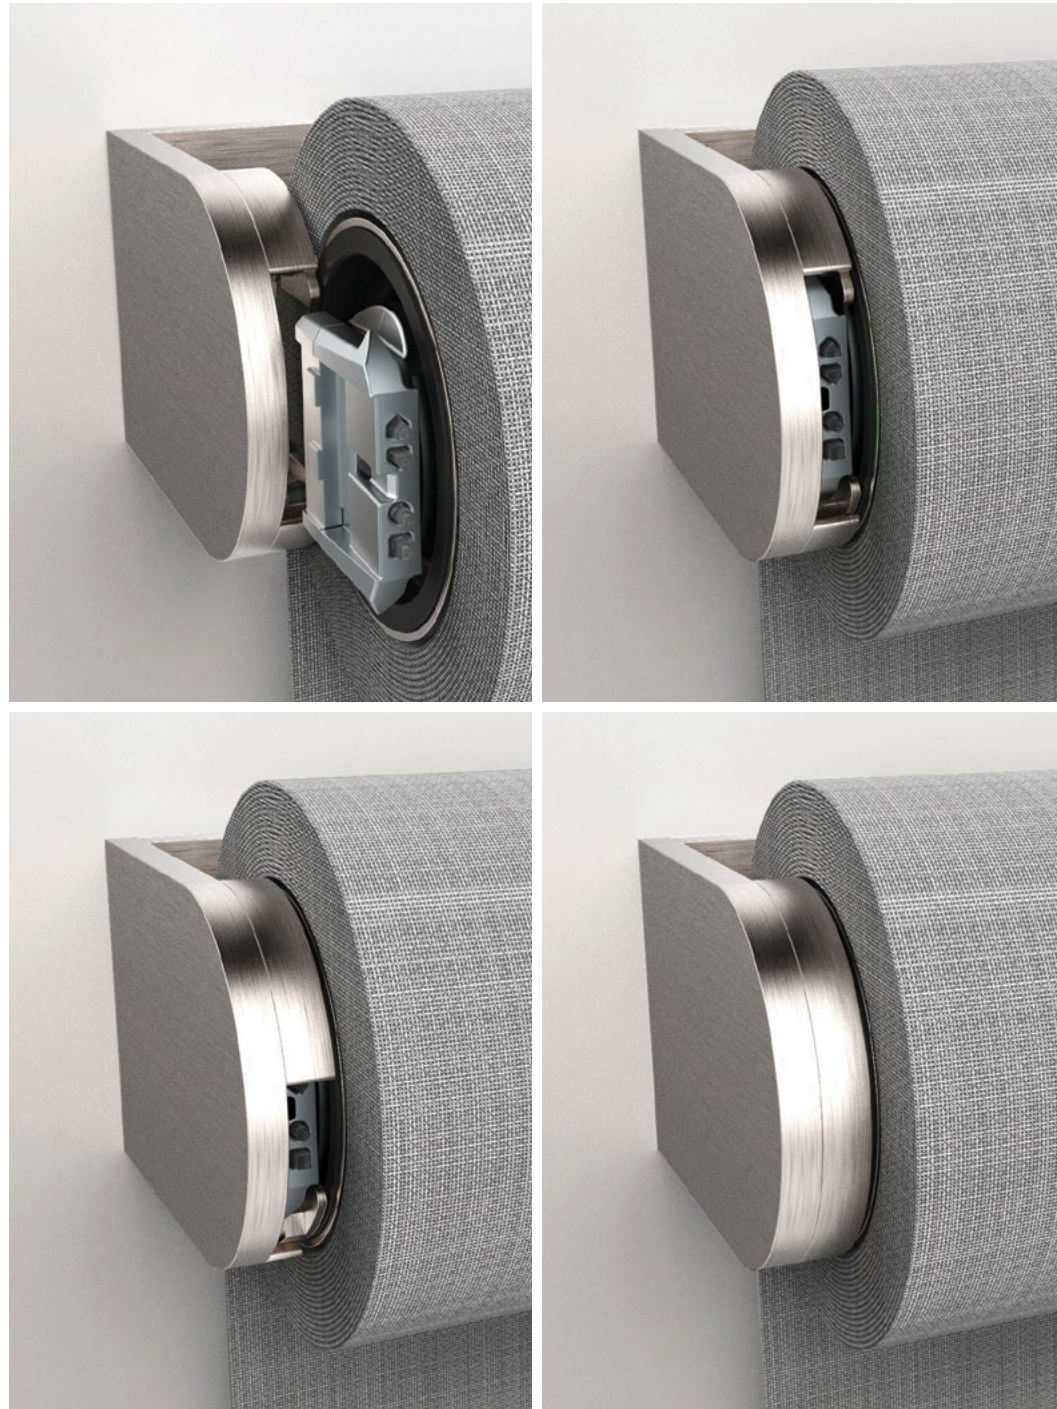

It's the **little black dress** of window coverings.

Sleek and sophisticated, the PALLADIOM design fits anywhere. It blends into any architectural style seamlessly—particularly when the jamb bracket is integrated into a frame or window recess. Our handsome circular bracket visually extends the structural tube outward and into the wall: the shade appears to float in midair.

## Technology that's **forward-thinking.**

The brackets combine superior workmanship with ingeniously hidden electronics. They have been machined into an aluminum unibody structure that honors the integrity of pure architectural form across a range of mounting conditions—ceiling, wall or jamb. Moreover, within the brackets, the bracket rings can slide open to reveal the programming buttons and indicator LEDs. The design is utterly seamless.

## Specification

**MATERIAL**  
Machined aluminum

- FEATURES**
- Unibody structure
  - Integrated wiring
  - Concealed but accessible programming
  - Concealed fasteners
  - Engineered wire management
  - Symmetrical 1/2" light gaps