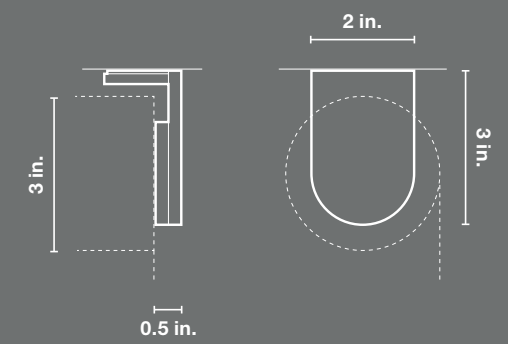

**SHADE SIZE**

- Width: 20" to 144"
- Height: 12" to 144"

**POWER**

- 35V DC low-voltage

**BOTTOM RAIL**  
Extruded aluminum with machined end caps

PURE WHITE

BLACK ANODIZED

CLEAR ANODIZED

END BRACKET

CENTER BRACKET

JAMB BRACKET