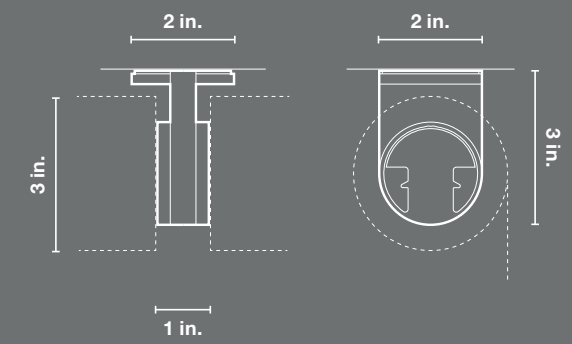

**SHADE SIZE**

- Width: 20" to 144"
- Height: 12" to 144"

**POWER**

- 35V DC low-voltage

**BOTTOM RAIL**  
Extruded aluminum with machined end caps

PURE WHITE

BLACK ANODIZED

CLEAR ANODIZED

END BRACKET

CENTER BRACKET

JAMB BRACKET